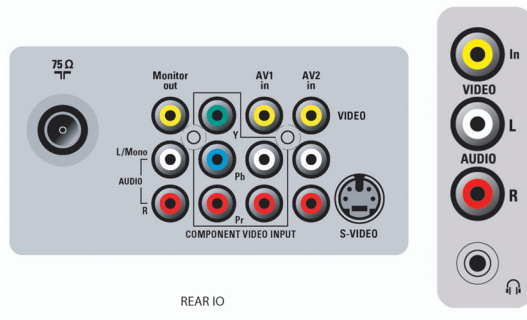

Specifications

Picture/Display

- Aspect ratio: 4:3
- Diagonal screen size: 29 inch / 74 cm
- Visible diagonal screen size: 68 cm
- Display screen type: Real Flat picture tube
- Picture enhancement: Scavem, Dynamic Noise Reduction, Color Temperature Adjustment, Active Control, Tint
- Picture processing: 60Hz Analog, 50 Hz
- Color cabinet: Silver Shadow (10811)

Sound

- Sound Enhancement: Ultra Bass
- Sound System: Incredible Surround, Stereo, SAP
- Output power (RMS): 2 x 5W

Loudspeakers

- Built-in speakers: 2

Convenience

- Ease of Use: Auto Volume Leveller (AVL), AutoPicture, AutoSound, Top Controls
- Remote control type: RCLU011
- Teletext: Closed Captioning
- Screen Format Adjustments: 4:3 expand, 4:3
- Clock: On/Off event timer, Sleep Timer

- Child Protection: Child Lock, Parental Control
- Ease To Experience: Demo Mode

Tuner/Reception/Transmission

- TV system: NTSC
- Tuner Display: PLL
- Aerial Input: 75 ohm F-type

Connectivity

- Other connections: AV out
- AV 1: AV In, CVI
- AV 2: S-Video, AV in
- Front / Side connections: Headphone Out, AV input

Power

- Power consumption: 120 W
- Standby power consumption: <1W
- Mains power: AC 90-140V, 60Hz

Dimensions

- Set dimensions (W x H x D): 755 x 578 x 493 mm
- Set weight: 49 kg
- Weight incl. Packaging: 55 kg
- Box dimensions (W x H x D): 824 x 659 x 573 mm

Issue date 2012-01-20

Version: 5.0.6

12 NC: 8670 000 19946
UPC: 6 09585 10691 8

© 2012 Koninklijke Philips Electronics N.V.
All Rights reserved.

Specifications are subject to change without notice.
Trademarks are the property of Koninklijke Philips
Electronics N.V. or their respective owners.

www.philips.com